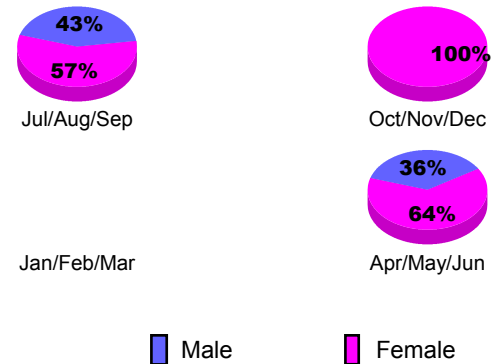

GMT: **NICOLAS JARA ORELLANA**

Location: **VENEZUELA**

GMT CA: **3**

**CLUBS**

Month	New Club Goal	Actual New Clubs	Actual Dropped Clubs	Gain/Loss of Clubs
<b>2012-2013</b>				
Jul/Aug/Sep		0	0	0
Oct/Nov/Dec		1	3	-2
Jan/Feb/Mar		2	3	-1
Apr/May/June		5	-2	7
<b>Totals</b>		<b>8</b>	<b>4</b>	<b>4</b>

**Club Results 2012-2013**  
Goal, New, Dropped, Gain/Loss

**YTD Status Quo Clubs 2012-2013**

Status Quo Clubs Compared to Status Quo Members

**Club Gain/Loss 2012-2013**

**MEMBERSHIP**

Month	Net Memb Goal	Actual New Memb	Actual Dropped Memb	Gain/Loss of Memb
<b>2012-2013</b>				
Jul/Aug/Sep		20	150	-130
Oct/Nov/Dec		69	95	-26
Jan/Feb/Mar		62	219	-157
Apr/May/June		254	35	219
<b>Totals</b>		<b>405</b>	<b>499</b>	<b>-94</b>

**Membership Results 2012-2013**  
Goal, New, Dropped, Gain/Loss

**Gender Comparison 2012-2013**

**Membership Gain/Loss 2012-2013**