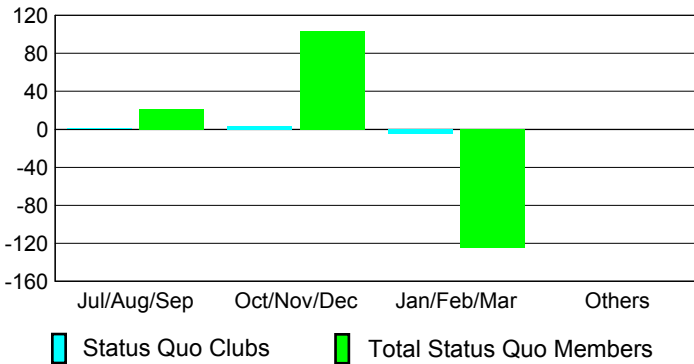

GMT: **NICOLAS JARA ORELLANA**

Location: **VENEZUELA**

GMT CA: **3**

**CLUBS**

Month	New Club Goal	Actual New Clubs	Actual Dropped Clubs	Gain/Loss of Clubs
<b>2012-2013</b>				
Jul/Aug/Sep		0	0	0
Oct/Nov/Dec		1	3	-2
Jan/Feb/Mar		2	3	-1
Apr/May/June		5	-2	7
<b>Totals</b>		<b>8</b>	<b>4</b>	<b>4</b>

**Club Results 2012-2013**  
Goal, New, Dropped, Gain/Loss

**YTD Status Quo Clubs 2012-2013**

Status Quo Clubs Compared to Status Quo Members

**Club Gain/Loss 2012-2013**

**MEMBERSHIP**

Month	Net Memb Goal	Actual New Memb	Actual Dropped Memb	Gain/Loss of Memb
<b>2012-2013</b>				
Jul/Aug/Sep		20	150	-130
Oct/Nov/Dec		69	95	-26
Jan/Feb/Mar		62	219	-157
Apr/May/June		254	35	219
<b>Totals</b>		<b>405</b>	<b>499</b>	<b>-94</b>