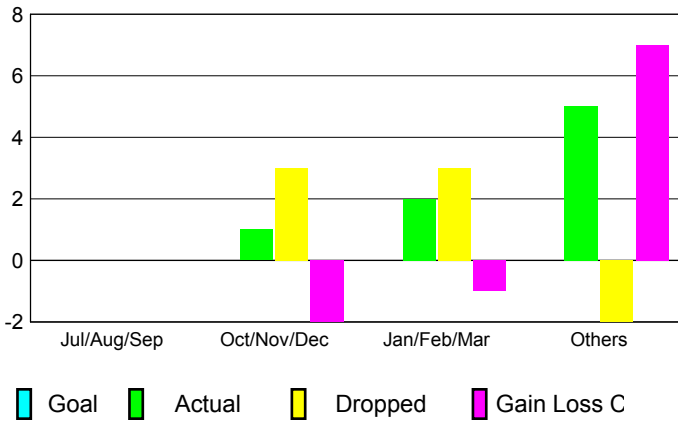

GMT: **NICOLAS JARA ORELLANA**

Location: **VENEZUELA**

GMT CA: **3**

**CLUBS**

Month	New Club Goal	Actual New Clubs	Actual Dropped Clubs	Gain/Loss of Clubs
<b>2012-2013</b>				
Jul/Aug/Sep		0	0	0
Oct/Nov/Dec		1	3	-2
Jan/Feb/Mar		2	3	-1
Apr/May/June		5	-2	7
<b>Totals</b>		<b>8</b>	<b>4</b>	<b>4</b>

**Club Results 2012-2013**  
Goal, New, Dropped, Gain/Loss

**YTD Status Quo Clubs 2012-2013**

Status Quo Clubs Compared to Status Quo Members

**Club Gain/Loss 2012-2013**

**MEMBERSHIP**

Month	Net Memb Goal	Actual New Memb	Actual Dropped Memb	Gain/Loss of Memb
<b>2012-2013</b>				
Jul/Aug/Sep		20	150	-130
Oct/Nov/Dec		69	95	-26
Jan/Feb/Mar		62	219	-157
Apr/May/June		254	35	219
<b>Totals</b>		<b>405</b>	<b>499</b>	<b>-94</b>