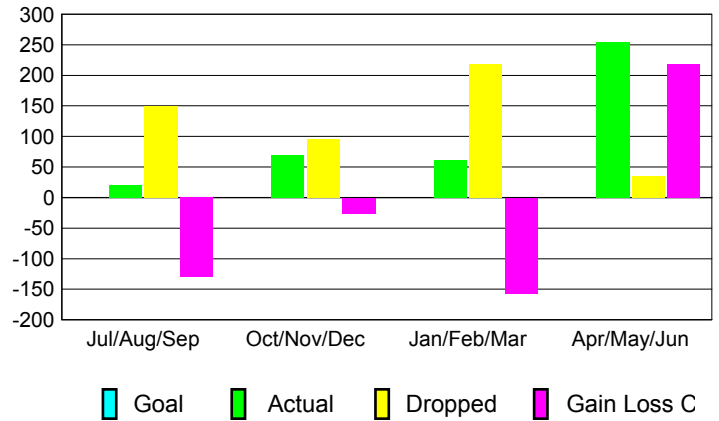

GMT: **NICOLAS JARA ORELLANA**

Location: **VENEZUELA**

GMT CA: **3**

**CLUBS**

Month	New Club Goal	Actual New Clubs	Actual Dropped Clubs	Gain/Loss of Clubs
<b>2012-2013</b>				
Jul/Aug/Sep		0	0	0
Oct/Nov/Dec		1	3	-2
Jan/Feb/Mar		2	3	-1
Apr/May/June		5	-2	7
<b>Totals</b>		<b>8</b>	<b>4</b>	<b>4</b>

**Club Results 2012-2013**  
Goal, New, Dropped, Gain/Loss

**YTD Status Quo Clubs 2012-2013**

Status Quo Clubs Compared to Status Quo Members

**Club Gain/Loss 2012-2013**

**MEMBERSHIP**

Month	Net Memb Goal	Actual New Memb	Actual Dropped Memb	Gain/Loss of Memb
<b>2012-2013</b>				
Jul/Aug/Sep		20	150	-130
Oct/Nov/Dec		69	95	-26
Jan/Feb/Mar		62	219	-157
Apr/May/June		254	35	219
<b>Totals</b>		<b>405</b>	<b>499</b>	<b>-94</b>

**Membership Results 2012-2013**  
Goal, New, Dropped, Gain/Loss

**Gender Comparison 2012-2013**

**Membership Gain/Loss 2012-2013**